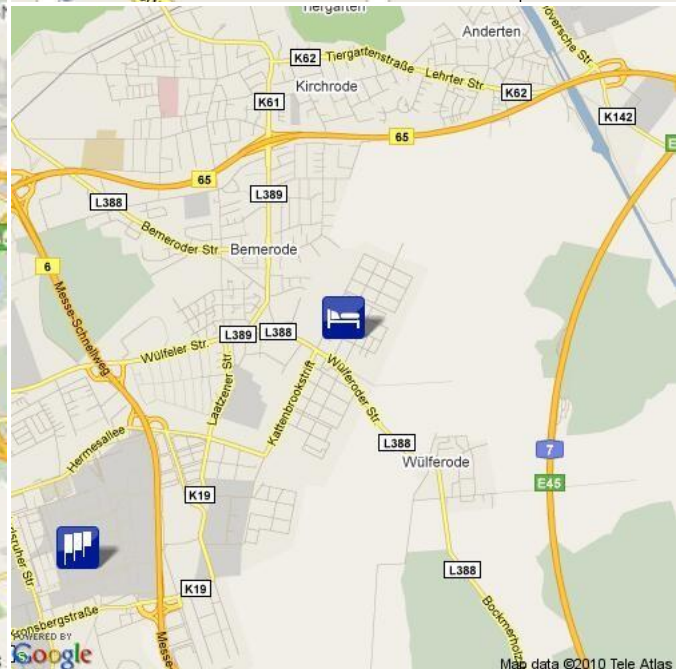

Hannover Bemerode
[Route](#) 4,4 km (ca. 11 Minuten)
[Fahrplanauskunft](#) [Timetable](#)

Ihre Unterkunftsadresse

your accommodation address

Flughafen

airport

Hauptbahnhof

main train station

Messegelände

fairgrounds

Hanno-Fair Events GmbH & Co. KG
info@hanno-fair.com
Tel +49 (0) 5321-352020
HRA 201858
Tax 21/205/06919
VAT DE306933138

persönlich haftende Gesellschafterin
Hanno-Fair Consult GmbH
GF Anette Burgdorf
HRB 205981
Amtsgericht und Sitz
der Gesellschaften: Goslar

Bank: Commerzbank
Schilderstr., Goslar
Holder Hanno-Fair Events GmbH & Co. KG
IBAN: DE03 2684 0032 0712 6766 00
BIC: COBA DE FF 268