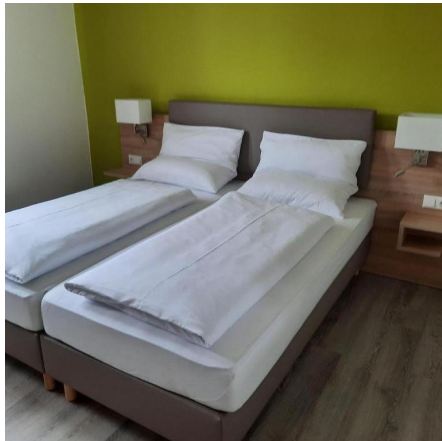

Description

Private hotel & apartments with restaurant

- Double and single rooms with desk, flat-screen TV, shower/wc
- Breakfast room with breakfast buffet
- Free Wi-Fi, free parking at the house
- 24 hr reception
- to the fair by car approx. 40 min.
- to Hanover airport 32 km.