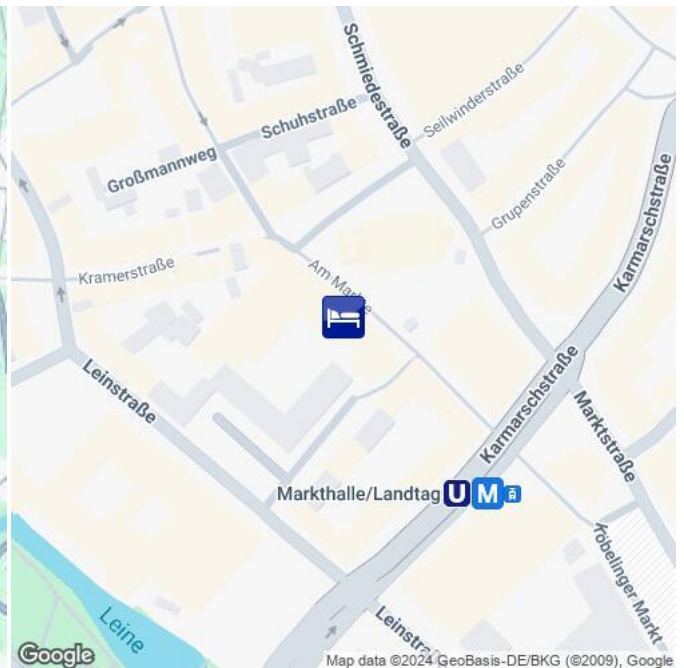

Hotel ★★★
HC01940

H Hannover
R [Route](#) 9,7 km (ca. 15 Minuten)
F [Fahrplanauskunft](#) [Timetable](#)

Ihre Unterkunftsadresse

your accommodation address

Flughafen

airport

Hauptbahnhof

main train station

Messegelände

fairgrounds

Hanno-Fair Events GmbH & Co. KG
info@hanno-fair.com
Tel +49 (0) 5321-352020
HRA 201858
Tax 21/205/06919
VAT DE306933138

persönlich haftende Gesellschafterin
Hanno-Fair Consult GmbH
GF Anette Burgdorf
HRB 205981
Amtsgericht und Sitz
der Gesellschaften: Goslar

Bank: Commerzbank
Schilderstr., Goslar
Holder Hanno-Fair Events GmbH & Co. KG
IBAN: DE03 2684 0032 0712 6766 00
BIC: COBA DE FF 268

Angaben ohne Gewähr für Transport Information und evtl. Veränderungen an der Unterkunft durch die Vermieter/ das Hotel.
No liability for errors in the transport information or changes in the accommodation made by the host/ hotel.