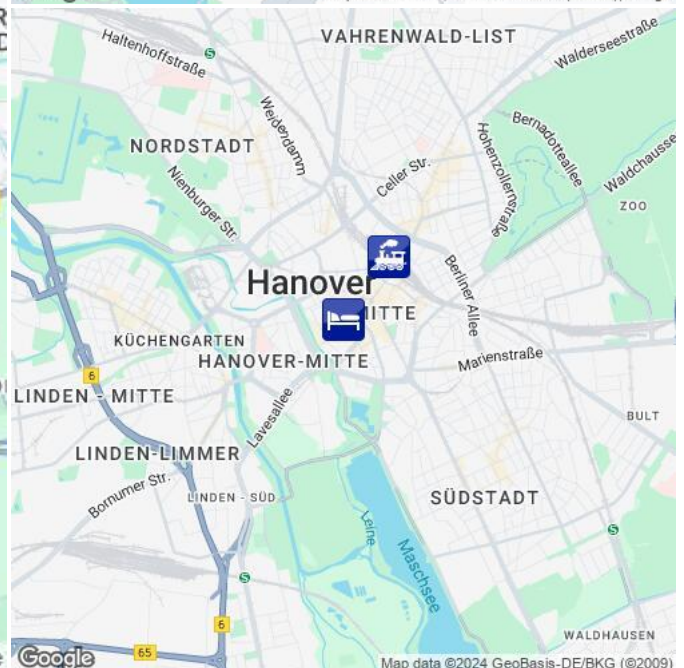

Hotel ★★★
HC01940

H Hannover
R [Route](#) 9,7 km (ca. 15 Minuten)
F [Fahrplanauskunft](#) [Timetable](#)

Ihre Unterkunftsadresse

your accommodation address

Flughafen

airport

Hauptbahnhof

main train station

Messegelände

fairgrounds

Hanno-Fair Events GmbH & Co. KG
info@hanno-fair.com
Tel +49 (0) 5321-352020
HRA 201858
Tax 21/205/06919
VAT DE306933138

persönlich haftende Gesellschafterin
Hanno-Fair Consult GmbH
GF Anette Burgdorf
HRB 205981
Amtsgericht und Sitz
der Gesellschaften: Goslar

Bank: Commerzbank
Schilderstr., Goslar
Holder Hanno-Fair Events GmbH & Co. KG
IBAN: DE03 2684 0032 0712 6766 00
BIC: COBA DE FF 268

Angaben ohne Gewähr für Transport Information und evtl. Veränderungen an der Unterkunft durch die Vermieter/ das Hotel.
No liability for errors in the transport information or changes in the accommodation made by the host/ hotel.