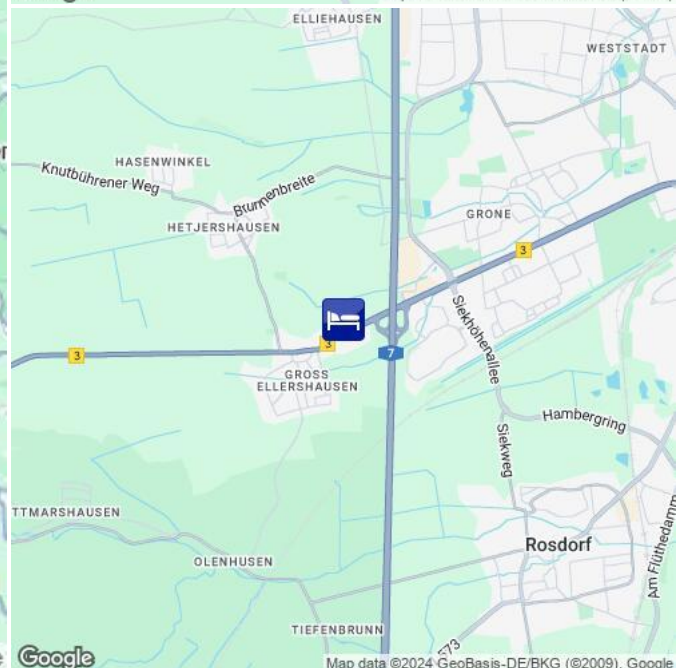

Hotel ★★★★★

HF01801

Göttingen Groß Eilershausen
 Route 114 km
 Fahrplanauskunft [Timetable](#)

Ihre Unterkunftsadresse

your accommodation address

Flughafen

airport

Hauptbahnhof

main train station

Messegelände

fairgrounds

Hanno-Fair Events GmbH & Co. KG
info@hanno-fair.com
Tel +49 (0) 5321-352020
HRA 201858
Tax 21/205/06919
VAT DE306933138

persönlich haftende Gesellschafterin
Hanno-Fair Consult GmbH
GF Anette Burgdorf
HRB 205981
Amtsgericht und Sitz
der Gesellschaften: Goslar

Bank: Commerzbank
Holder Schilderstr., Goslar
IBAN: Hanno-Fair Events GmbH & Co. KG
DE03 2684 0032 0712 6766 00
BIC: COBA DE FF 268

Angaben ohne Gewähr für Transport Information und evtl. Veränderungen an der Unterkunft durch die Vermieter/ das Hotel.
No liability for errors in the transport information or changes in the accommodation made by the host/ hotel.