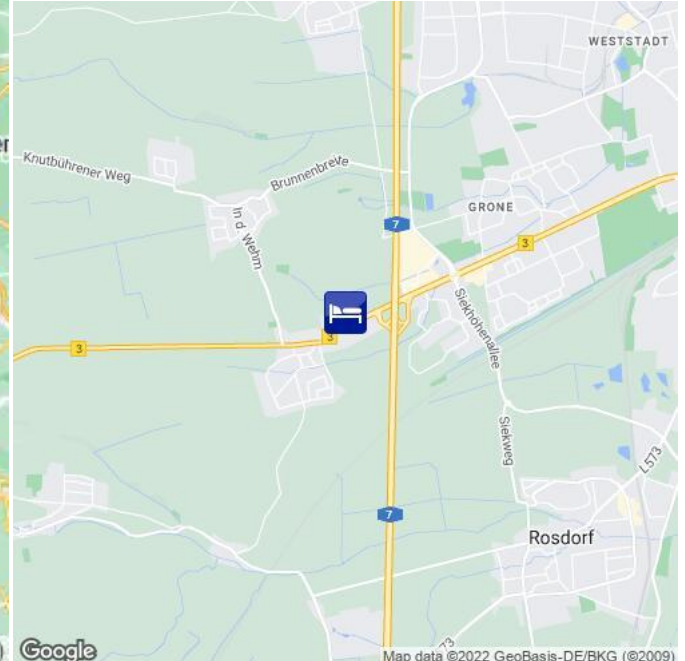

Hotel ★★★★★

HF01801

Göttingen Groß Eilershausen
 Route 114 km
 [Fahrplanauskunft](#) [Timetable](#)

Ihre Unterkunftsadresse

your accommodation address

Flughafen

airport

Hauptbahnhof

main train station

Messegelände

fairgrounds

Hanno-Fair Events GmbH & Co. KG
info@hanno-fair.com
Tel +49 (0) 5321-352020
HRA 201858
Tax 21/205/06919
VAT DE306933138

persönlich haftende Gesellschafterin
Hanno-Fair Consult GmbH
GF Anette Burgdorf
HRB 205981
Amtsgericht und Sitz
der Gesellschaften: Goslar

Bank: Commerzbank
Schilderstr., Goslar
Holder: Hanno-Fair Events GmbH & Co. KG
IBAN: DE03 2684 0032 0712 6766 00
BIC: COBA DE FF 288

Angaben ohne Gewähr für Transport Information und evtl. Veränderungen an der Unterkunft durch die Vermieter/ das Hotel.
No liability for errors in the transport information or changes in the accommodation made by the host/ hotel.