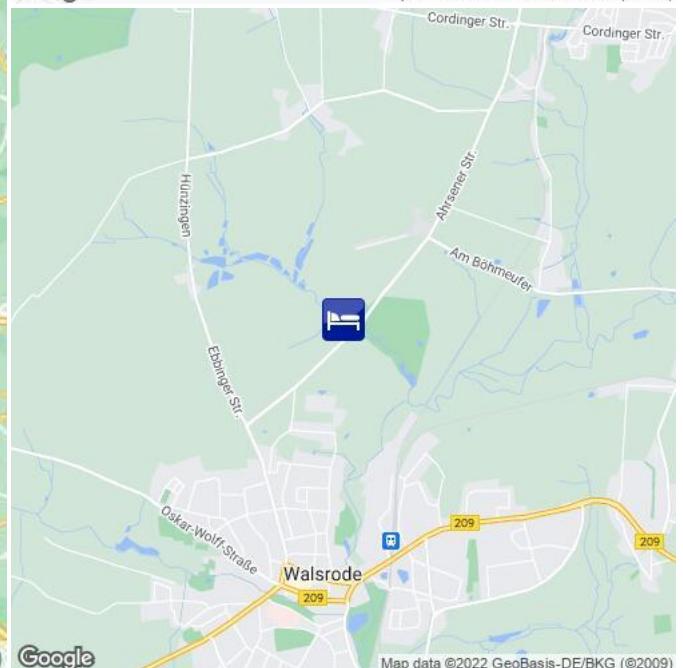

Hotel

HL02815

Walsrode
 [Route](#) 76,0 km (ca. 53 Minuten)
 [Fahrplanauskunft](#) [Timetable](#)

Ihre Unterkunftsadresse

your accommodation address

Flughafen

airport

Hauptbahnhof

main train station

Messegelände

fairgrounds

Hanno-Fair Events GmbH & Co. KG
info@hanno-fair.com
Tel +49 (0) 5321-352020
HRA 201858
Tax 21/205/06919
VAT DE306933138

persönlich haftende Gesellschafterin
Hanno-Fair Consult GmbH
GF Anette Burgdorf
HRB 205981
Amtsgericht und Sitz
der Gesellschaften: Goslar

Bank: Commerzbank
Schilderstr., Goslar
Holder Hanno-Fair Events GmbH & Co. KG
IBAN: DE03 2684 0032 0712 6766 00
BIC: COBA DE FF 268

Angaben ohne Gewähr für Transport Information und evtl. Veränderungen an der Unterkunft durch die Vermieter/ das Hotel.
No liability for errors in the transport information or changes in the accommodation made by the host/ hotel.