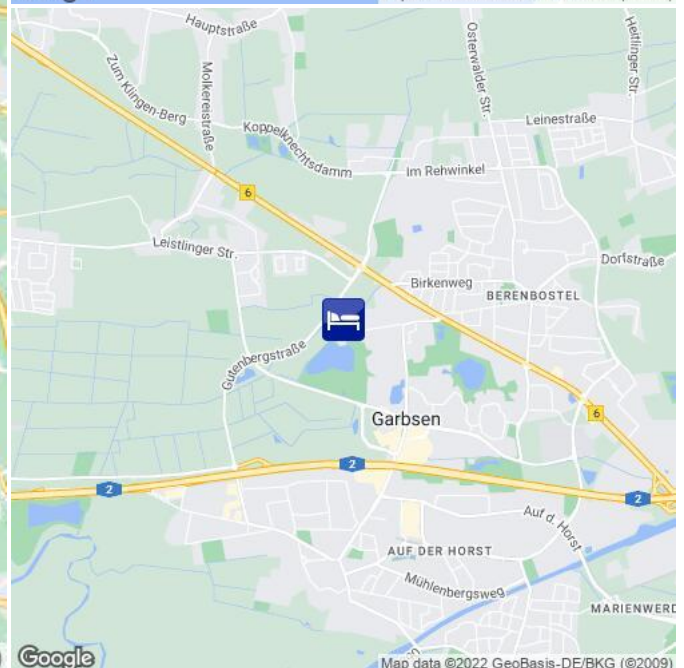

Hotel ★★★★★

HL03769

Garbsen Berenbostel
 [Route](#) 33,9 km
 [Fahrplanauskunft](#) [Timetable](#)

Ihre Unterkunftsadresse

your accommodation address

Flughafen

airport

Hauptbahnhof

main train station

Messegelände

fairgrounds

Hanno-Fair Events GmbH & Co. KG
info@hanno-fair.com
Tel +49 (0) 5321-352020
HRA 201858
Tax 21/205/06919
VAT DE306933138

persönlich haftende Gesellschafterin
Hanno-Fair Consult GmbH
GF Anette Burgdorf
HRB 205981
Amtsgericht und Sitz
der Gesellschaften: Goslar

Bank: Commerzbank
Holder Schilderstr., Goslar
IBAN: Hanno-Fair Events GmbH & Co. KG
DE03 2684 0032 0712 6766 00
BIC: COBA DE FF 268

Angaben ohne Gewähr für Transport Information und evtl. Veränderungen an der Unterkunft durch die Vermieter/ das Hotel.
No liability for errors in the transport information or changes in the accommodation made by the host/ hotel.