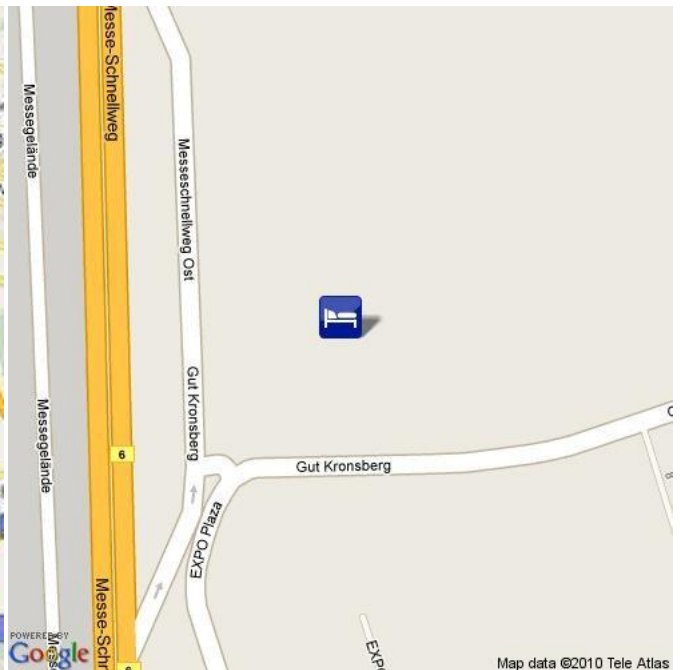

Hotel ★★★★★

HP02340

Hannover Kronsberg
 [Route](#) 2.0 km
 [Fahrplanauskunft](#) [Timetable](#)

Ihre Unterkunftsadresse

your accommodation address

Flughafen

airport

Hauptbahnhof

main train station

Messegelände

fairgrounds

Hanno-Fair Events GmbH & Co. KG
info@hanno-fair.com
Tel +49 (0) 5321-352020
HRA 201858
Tax 21/205/06919
VAT DE306933138

persönlich haftende Gesellschafterin
Hanno-Fair Consult GmbH
GF Anette Burgdorf
HRB 205981
Amtsgericht und Sitz
der Gesellschaften: Goslar

Bank: Commerzbank
Holder Schilderstr., Goslar
IBAN: Hanno-Fair Events GmbH & Co. KG
DE03 2684 0032 0712 6766 00
BIC: COBA DE FF 268

Angaben ohne Gewähr für Transport Information und evtl. Veränderungen an der Unterkunft durch die Vermieter/ das Hotel.
No liability for errors in the transport information or changes in the accommodation made by the host/ hotel.