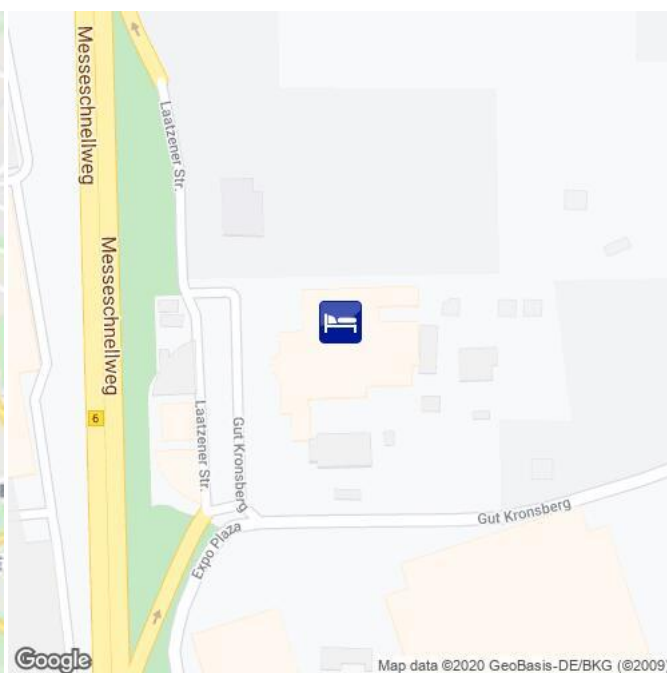

Hotel ★★★★★

HP02340

Hannover Kronsberg
 [Route](#) 1,9 km
 [Fahrplanauskunft](#) [Timetable](#)

Ihre Unterkunftsadresse

your accommodation address

Flughafen

airport

Hauptbahnhof

main train station

Messegelände

fairgrounds

Hanno-Fair Events GmbH & Co. KG
info@hanno-fair.com
Tel +49 (0) 5321-352020
HRA 201858
Tax 21/205/06919
VAT DE306933138

persönlich haftende Gesellschafterin
Hanno-Fair Consult GmbH
GF Anette Burgdorf
HRB 205981
Amtsgericht und Sitz
der Gesellschaften: Goslar

Bank: Commerzbank
Holder Schilderstr., Goslar
IBAN: Hanno-Fair Events GmbH & Co. KG
DE03 2684 0032 0712 6766 00
BIC: COBA DE FF 268

Angaben ohne Gewähr für Transport Information und evtl. Veränderungen an der Unterkunft durch die Vermieter/ das Hotel.
No liability for errors in the transport information or changes in the accommodation made by the host/ hotel.