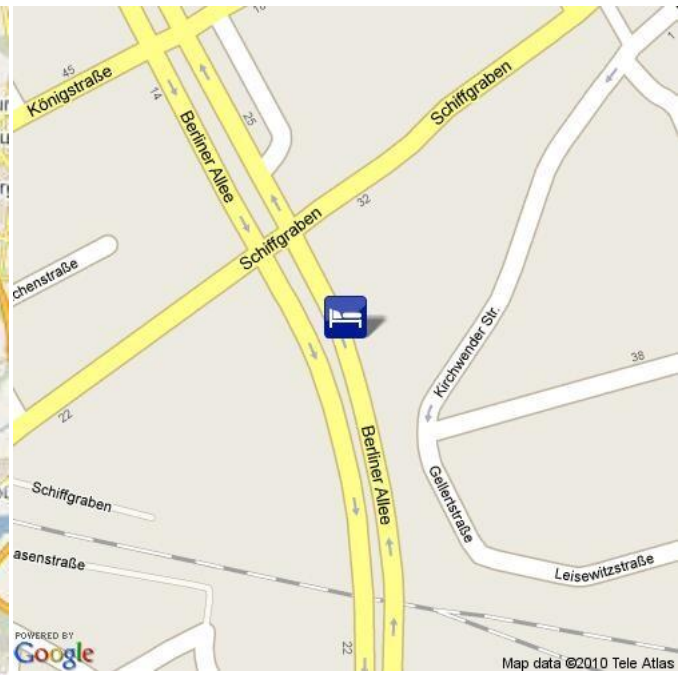

Ca. 9 km vom Messegelände entfernt, 20-25 Min. per Straßenbahn Linie 6 zur Messe Ost oder mit Linien 4/5 und 8 zur Messe Nord.

Description

Beautifully small hotel (5 rooms) above a fine German cuisine restaurant with rustique ambience. Rooms with modern access, tel, tv, shower/wc, hairdryer. A pearl of hotel. Central location yet quiet area in the Hannover City Center, 10 km or 10 min. by taxi via freeway from the Exhibition grounds. Many restaurants and shops in walking distance. So. / Mo. the restaurant remains closed unless you like to have an exclusive event. Please coordinate any late check-in times with the restaurant. Breakfast in the neighbor hotel 3* is incl. in the price.

Public transport:

Alternative 1, 5 min. walk to tram stop Marienstr., enter tram 4 or 5 1 change at Ägidientorplatz on the same track into tram no. 8, approx. 20 min. in total to the Exhibition Grounds entrance north.

Hotel ★★★
HR02341

Hannover Zoo
[Route](#) 8,7 km (ca. 14 Minuten)
[Fahrplanauskunft](#) [Timetable](#)

Ihre Unterkunftsadresse
 Flughafen
 Hauptbahnhof
 Messegelände

your accommodation address
 airport
 main train station
 fairgrounds