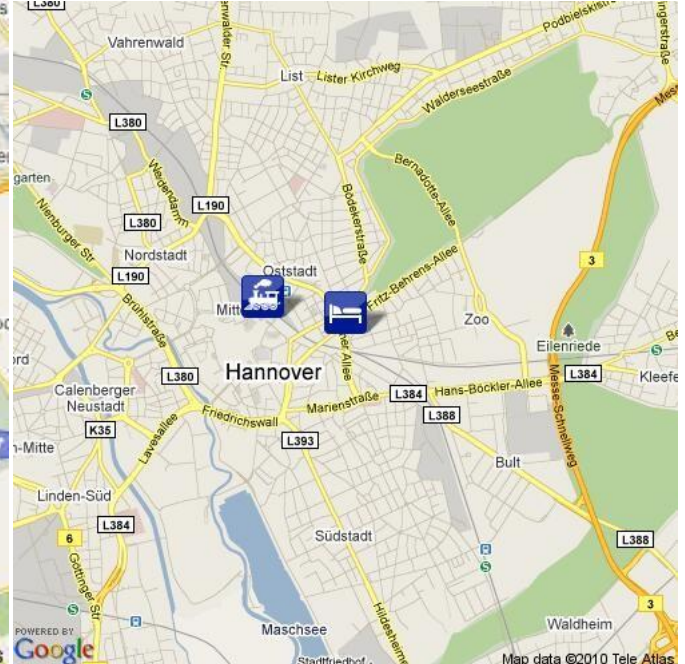

Ca. 9 km vom Messegelände entfernt, 20-25 Min. per Straßenbahn Linie 6 zur Messe Ost oder mit Linien 4/5 und 8 zur Messe Nord.

Description

Beautifully small hotel (5 rooms) above a fine German cuisine restaurant with rustique ambience. Rooms with modern access, tel, tv, shower/wc, hairdryer. A pearl of hotel. Central location yet quiet area in the Hannover City Center, 10 km or 10 min. by taxi via freeway from the Exhibition grounds. Many restaurants and shops in walking distance. So. / Mo. the restaurant remains closed unless you like to have an exclusive event. Please coordinate any late check-in times with the restaurant. Breakfast in the neighbor hotel 3* is incl. in the price.

Public transport:

Alternative 1, 5 min. walk to tram stop Marienstr., enter tram 4 or 5 1 change at Ägidientorplatz on the same track into tram no. 8, approx. 20 min. in total to the Exhibition Grounds entrance north.

Hotel ★★★
HR02341

Hannover Zoo
[Route](#) 8,7 km (ca. 14 Minuten)
[Fahrplanauskunft](#) [Timetable](#)

Ihre Unterkunftsadresse
 Flughafen
 Hauptbahnhof
 Messegelände

your accommodation address
 airport
 main train station
 fairgrounds